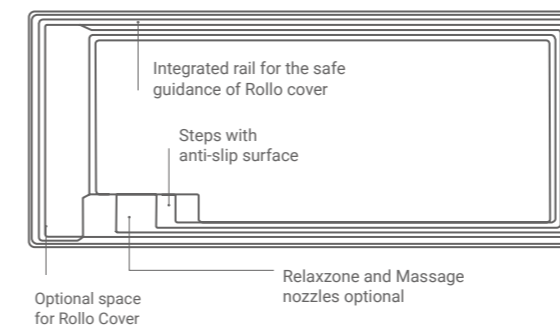

XL-LOUNGER 95 FB*