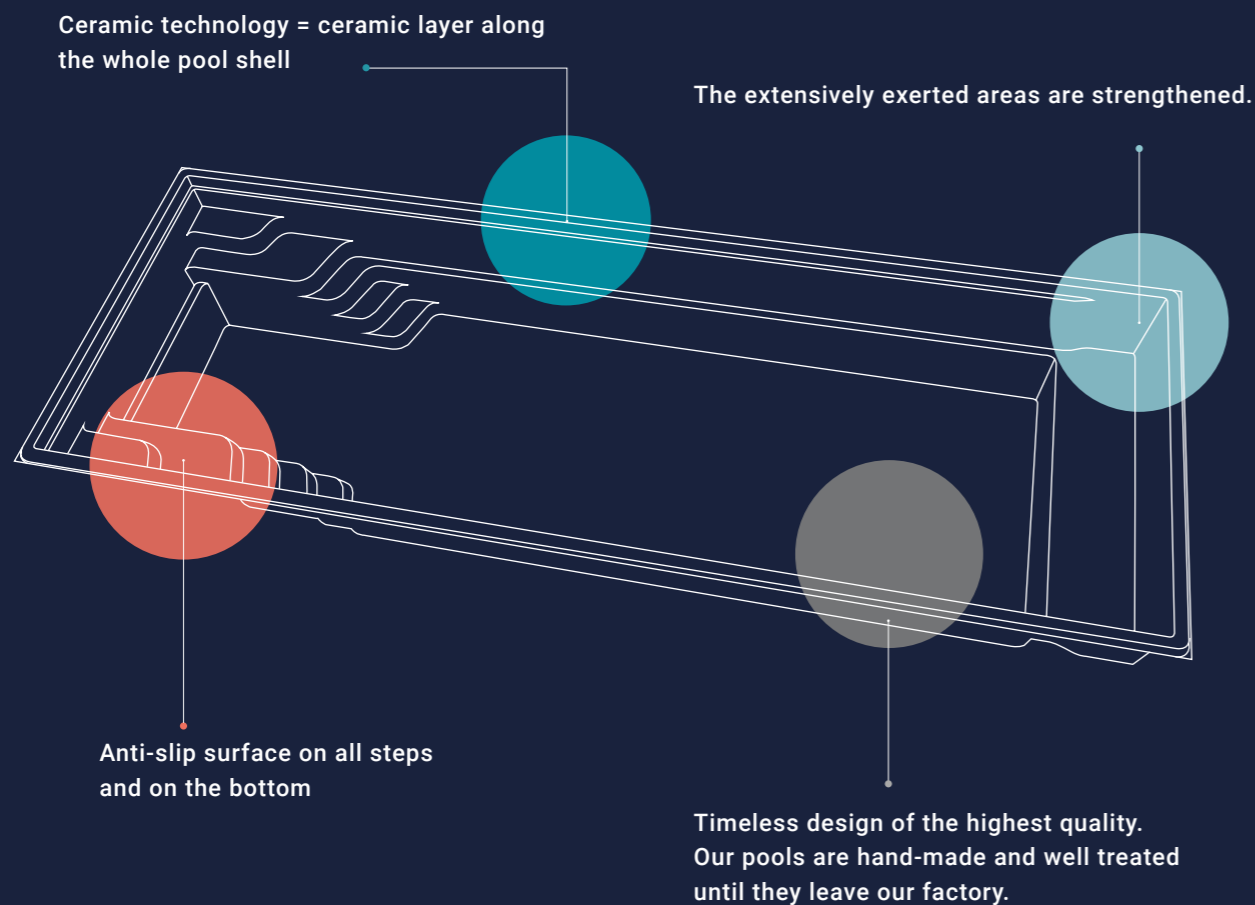

A super-tough pool you know you can rely on

When Compass Pools introduced ceramic technology to the swimming pool industry in the mid 90's, it quickly became an accepted technology around the world. For decades now, we've been recognised as **world leaders and innovators in this market.** Our patented

technology dramatically improves the pool's structural integrity and is the reason why Compass Pools can offer all customers the confidence in a solution that will suit their specific needs.

The secret to the success and durability of a Compass Pool is in its patented ceramic composite design. The extensively exerted areas of the pool are structurally strengthened by the additional use of carbon in the patented Ceramic System.

Carbon has the highest compressive strength of all reinforcement materials. The same material with high strength, also found in automobiles, ships and airplanes, has been used in Compass ceramic pools since 2013.