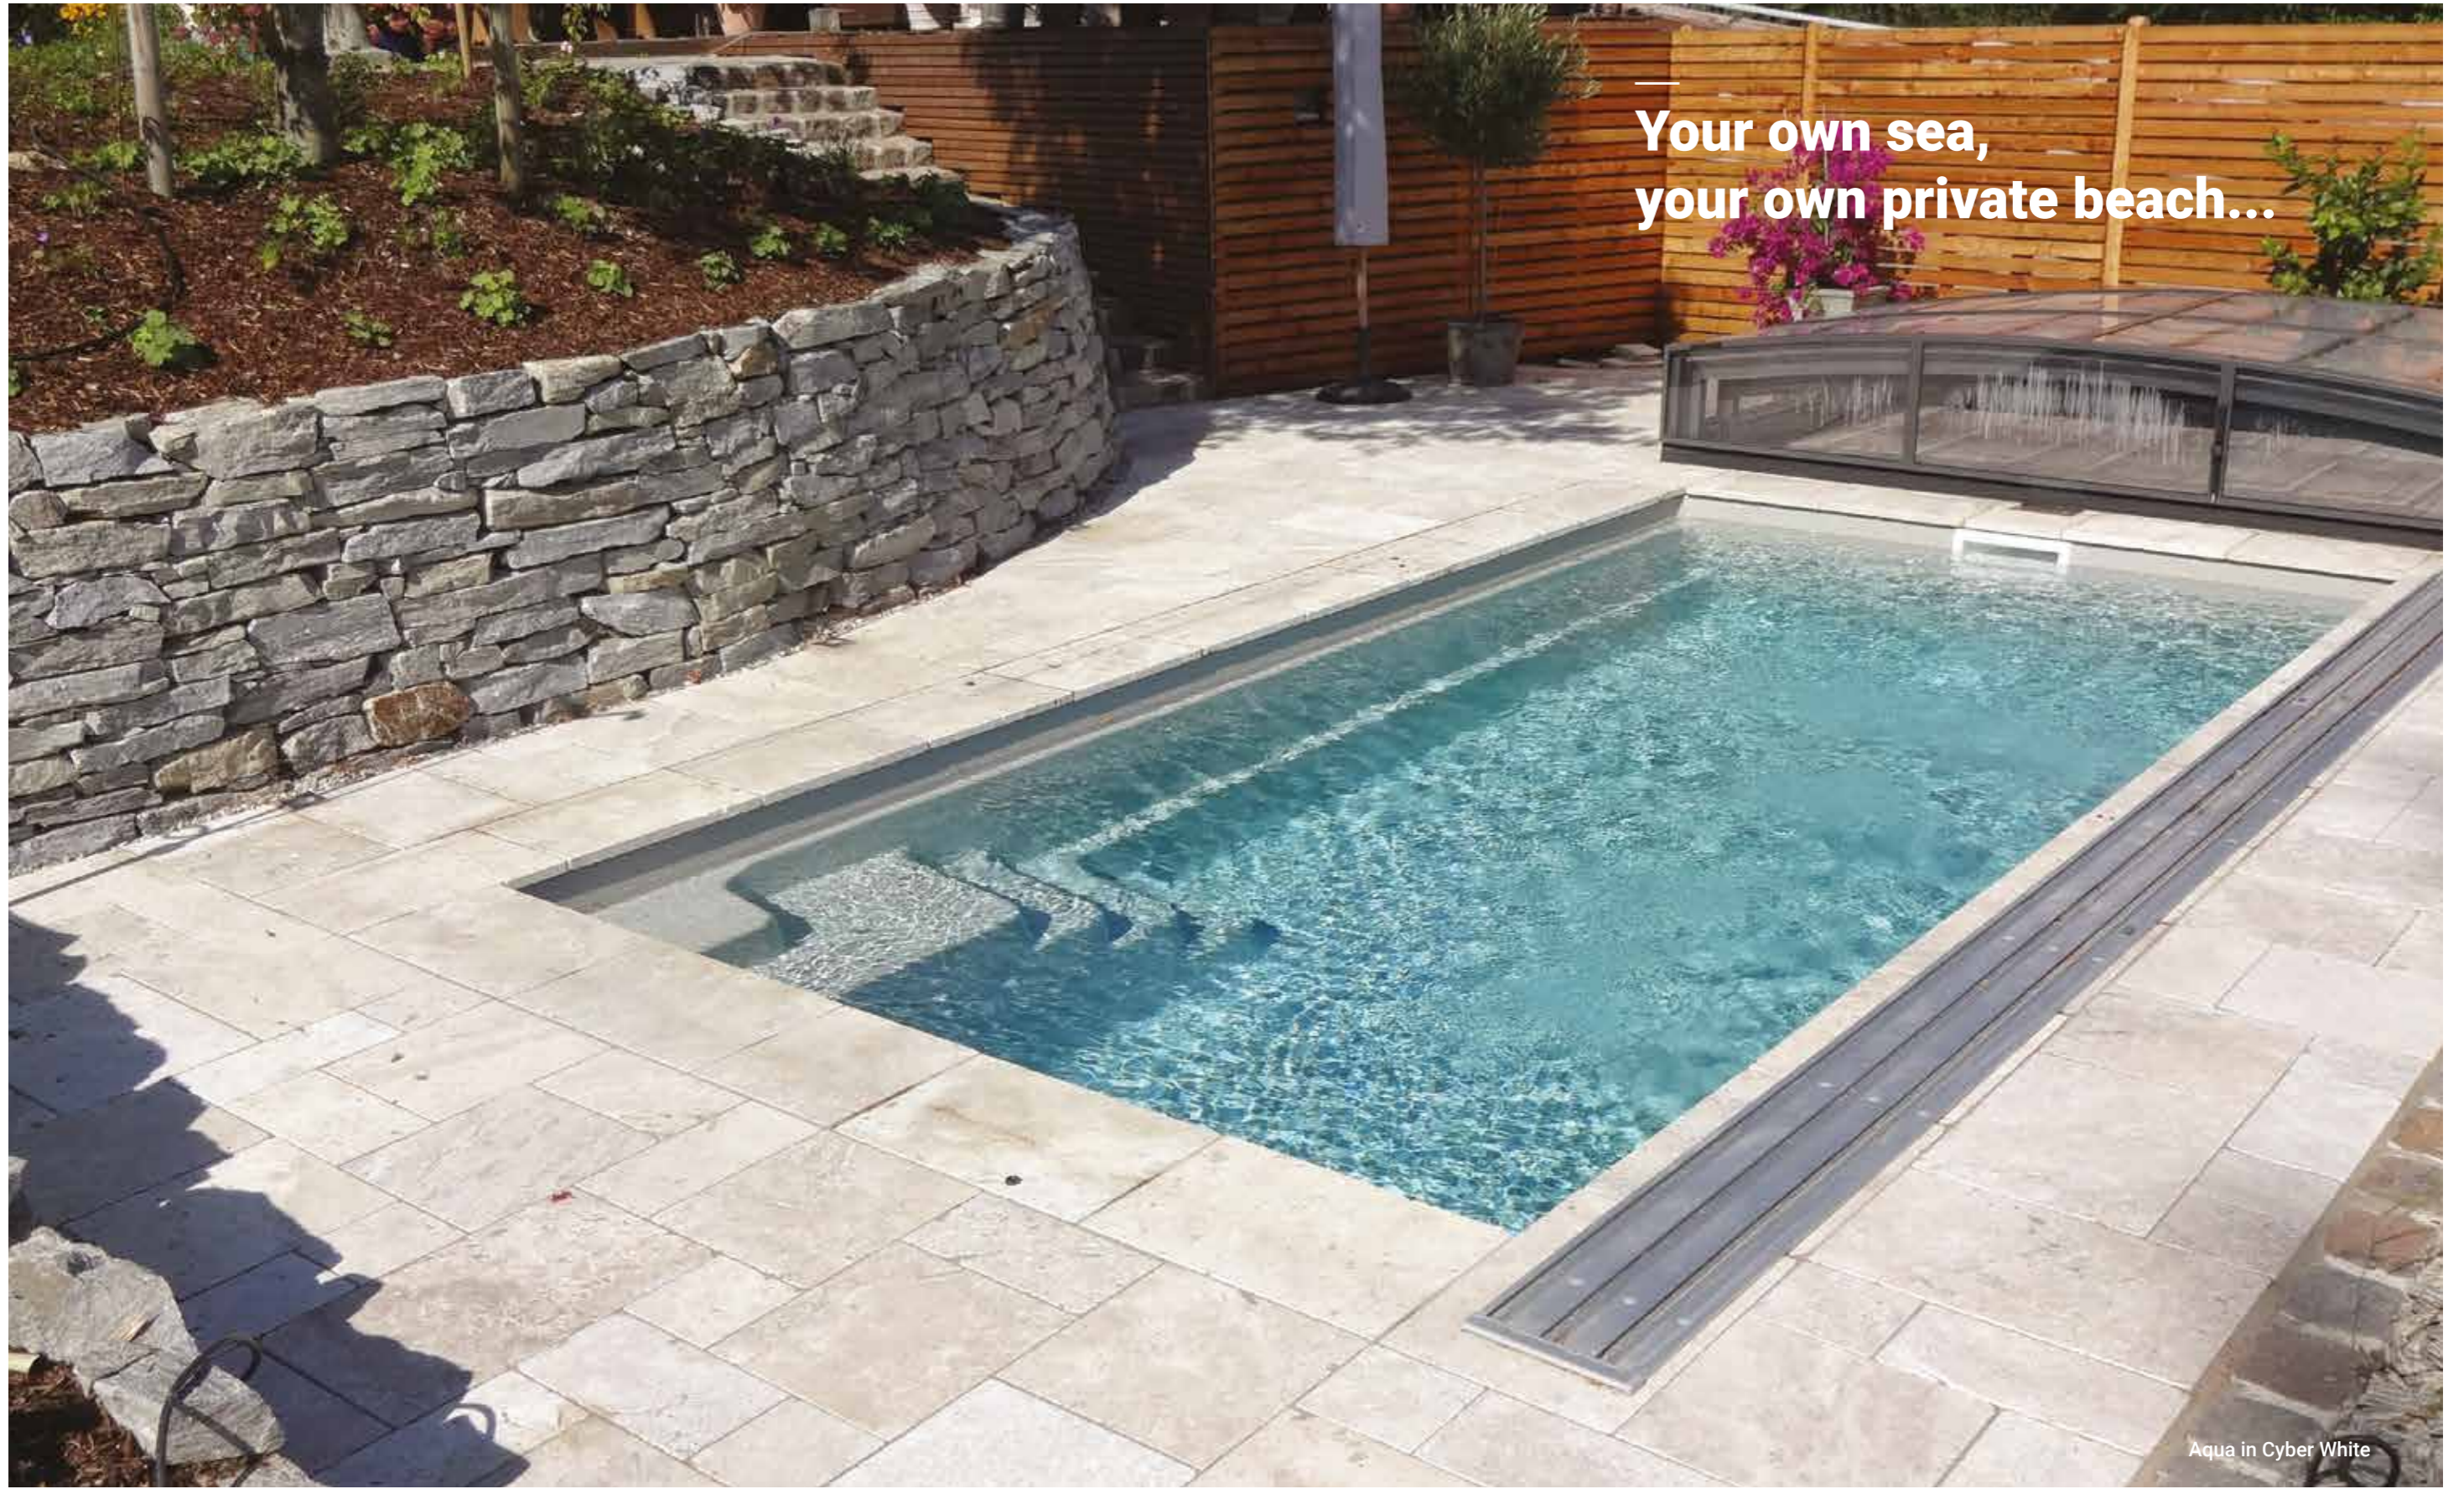

**Your own sea,
your own private beach...**

Aqua in Cyber White