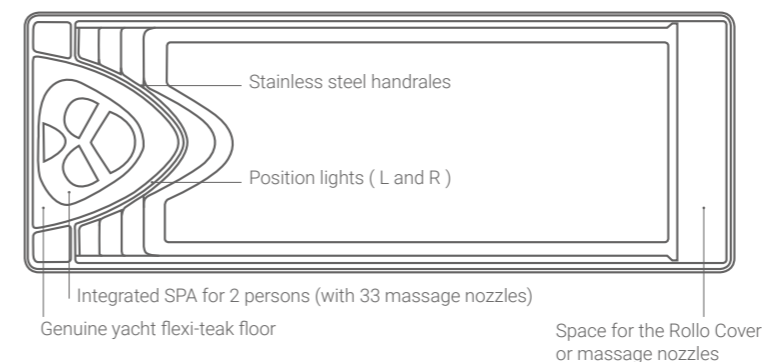

The new Compass Selection concept. Symbol of your lifestyle.

PERFECTION AND LUXUS

yacht pool
Massage bathtub for two persons

enjoy creating the moments

You can make it happen

YACHT POOL FB*

Length	11,54 m
Width	4,04 m
Depth	1,50 m
Volume	42 m ³
Weight	1200 kg
Rollo Cover	✓