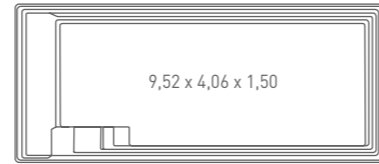

XL-Lounger 95 FB*