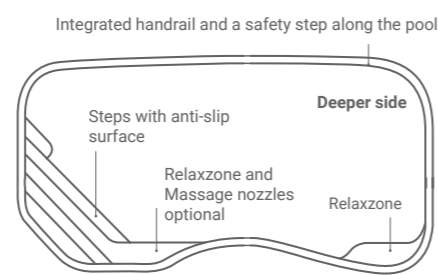

RIVERINA 67 SB**