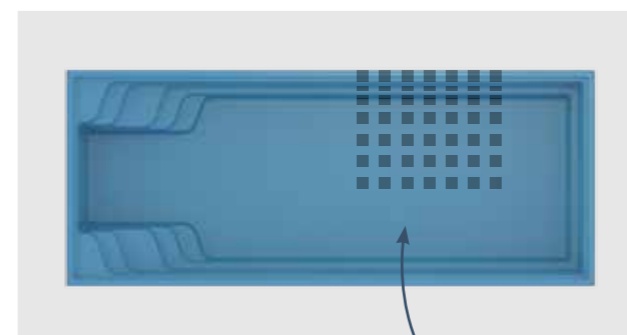

double-coloured pool *designed by you*

The main idea of our concept is to give architects and our customers a creative potential and possibility to not just have a perfect pool, but to match the exterior of their house with Compass pool. And to create something unique and completely original.

Despite the wide range of our creative solutions we have a team of designers for you, who are ready to help you to give a real look to your ideas. Just prepare a brief for us, discuss it with our dealer and send them with any questions to: linda@compasspools.eu.

We together will have a look at how your ideas can work and you can enjoy your unusual surroundings, created by you, tailored to your needs.

Explore your home and choose its most distinctive visual element. It can be the colour of the facade or its interesting detail, which can be visually connected to your new pool.

create your unique look