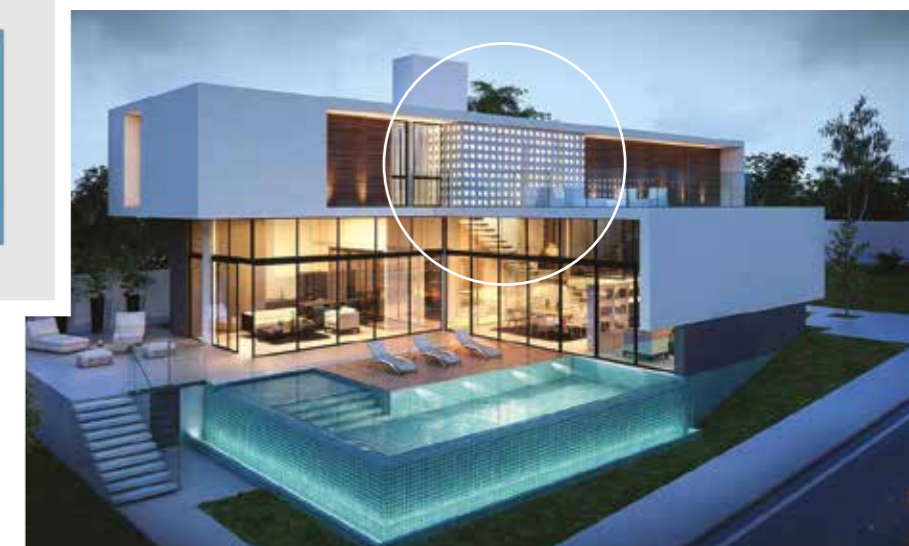

double-coloured pool *designed by you*

The main idea of our concept is to give architects and our customers a creative potential and possibility to not just have a perfect pool, but to match the exterior of their house with Compass pool. And to create something unique and completely original.

Despite the wide range of our creative solutions we have a team of designers for you, who are ready to help you to give a real look to your ideas. Just prepare a brief for us, discuss it with our dealer and send them with any questions to: linda@compasspools.eu.

We together will have a look at how your ideas can work and you can enjoy your unusual surroundings, created by you, tailored to your needs.

Explore your home and choose its most distinctive visual element. It can be the colour of the facade or its interesting detail, which can be visually connected to your new pool.

create your unique look