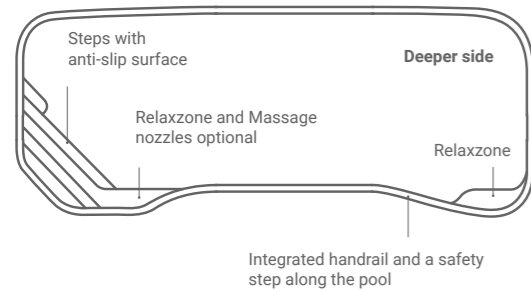

enjoy a real swimming pleasure

large pools

PREMIUM

8.8 – 11 m

It doesn't matter if you are a professional swimmer or not, these pools offer a real swimming pleasure thanks to their length and also two swimming lines in most cases.

FUN 100 IN NOVA STONE

large pools

Java 101 in Smokey Quartz

XL-Trainer 110 FB in Nova Anthracite

RIVERINA 106 SB**

FUN 100 FB*

JAVA 101 FB*

XL-JAVA 114 SB**

XL-LOUNGER 95 FB*

XL-TRAINER 110 SB** / 110 FB*

FB* - Flat Bottom SB** - Sloping Bottom

Type	Length	Width	Depth	Volume	Weight	Rollo Cover
FUN 100 FB*	10,00 m	4,00 m	1,50 m	52 m ³	1300 kg	✓
JAVA 101 FB*	10,03 m	3,80 m	1,50 m	49 m ³	1200 kg	X
RIVERINA 106 SB**	10,62 m	3,78 m	1,04 - 1,88 m	45 m ³	1400 kg	X
XL-JAVA 114 SB**	11,40 m	3,96 m	1,10 - 1,68 m	52 m ³	1350 kg	✓