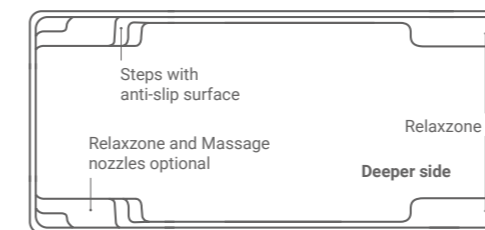

X-TRAINER 82 SB**