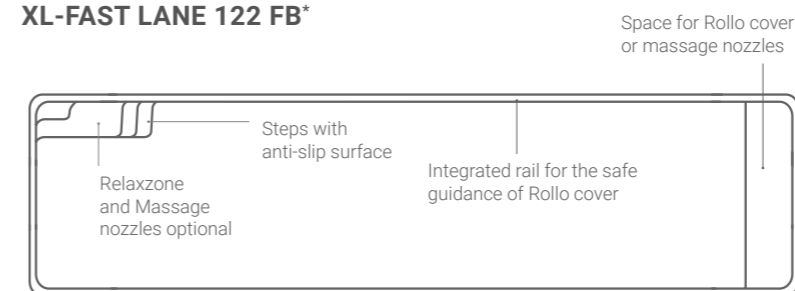

XL-FAST LANE 122 FB*

Length	12,15 m
Width	2,89 m
Depth	1,50 m
Volume	43 m³
Weight	1500 kg
Rollo Cover	✓