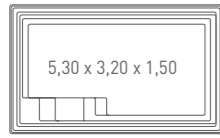

Aqua Nova 53 FB*