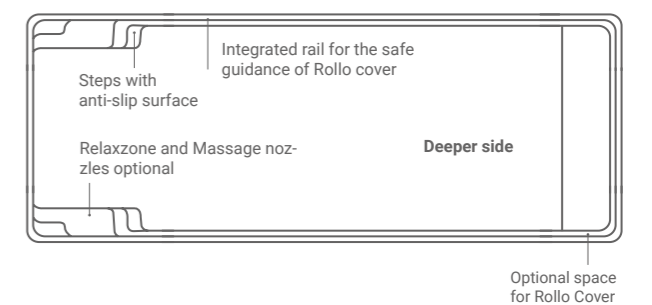

XL-TRAINER 110 SB** / 110 FB*