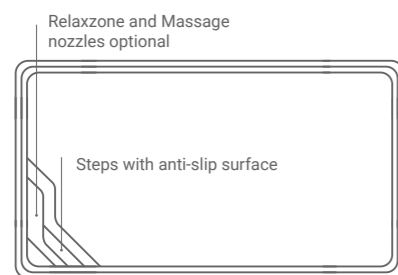

BRILIANT 66 / 74 FB*