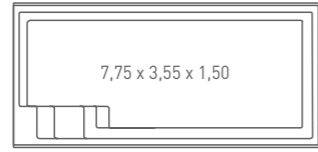

Aqua Nova 77 FB*