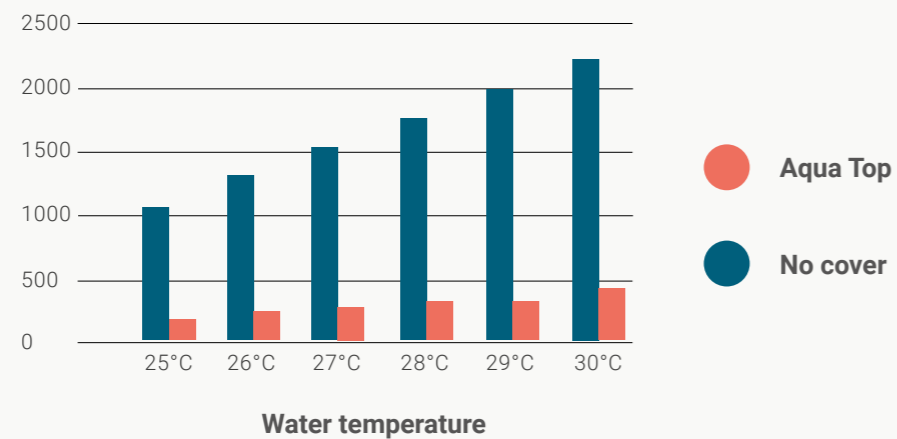

rollo cover

The Compass Pools Rollo Cover is a high quality product designed to perfectly fit our pools and made of only high-end raw material and sub-assemblies.

Our automatic swimming pool covers are thermally efficient and restrict energy losses to a minimum. In addition, your swimming pool stays cleaner and chlorine degradation by UV is reduced which decreases maintenance costs. Cover can bear the weight of a small pet, child or even an adult.

For maximum compass safety, an integrated perimeter guiding ledge prevents submersion of the slats when weighed down.

Here are your benefits:

- guarantees maximum energy efficiency and full safety
- ensure optimal warming of swimming pool water by 4 to 8 °C
- evaporation and heat loss are limited

Annual pool heating costs 8x4m

Find out more at:
www.compasspools.eu

- PVC sand
- PVC white
- PVC grey
- PVC blue
- PVC transparent
- PVC solar
- Polykarbonát transparent
- Polycarbonate solar
- Polycarbonate solar Anti Algae
- Polycarbonate ALU look
- Polycarbonate ALU look Anti Algae