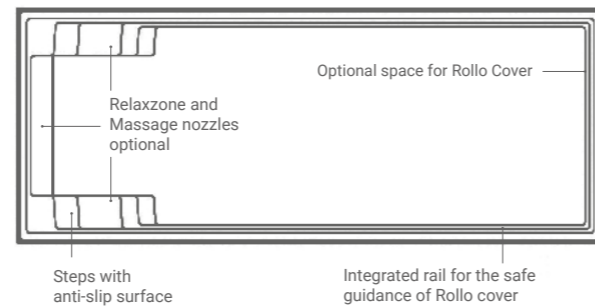

large pools

FUN 100 FB*

FB* - Flat Bottom SB** - Sloping Bottom

Type	Length	Width	Depth	Volume	Weight	Rollo Cover
FUN 100 FB*	10,00 m	4,00 m	1,50 m	52 m³	1300 kg	✓
JAVA 101 FB*	10,03 m	3,80 m	1,50 m	49 m³	1200 kg	X
RIVERINA 106 SB**	10,62 m	3,78 m	1,04 - 1,88 m	45 m³	1400 kg	X
XL-JAVA 114 SB**	11,40 m	3,96 m	1,10 - 1,68 m	52 m³	1350 kg	✓

FB* - Flat Bottom SB** - Sloping Bottom

Type	Length	Width	Depth	Volume	Weight	Rollo Cover
XL-LOUNGER 95 FB*	9,52 m	4,06 m	1,50 m	50 m³	1200 kg	✓
XL-TRAINER 110 SB**	11,02 m	4,02 m	1,07 - 1,78 m	52 m³	1350 kg	✓
XL-TRAINER 110 FB*	11,02 m	4,02 m	1,50 m	50 m³	1350 kg	✓