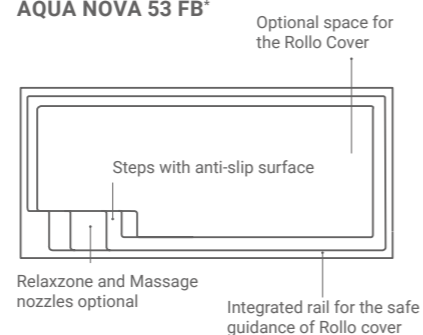

CREATE SOMETHING SPECIAL

you can make it happen

small garden pools

X-TRAINER 45 / 58 SB**

AQUA NOVA 53 FB*

BRILIANT 66 / 74 FB*

RIVERINA 67 SB**

CLASSIC FB*