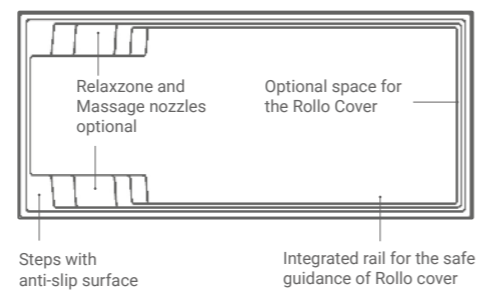

CREATE SOMETHING SPECIAL

XL-Briliant 88 in Smokey Quartz

create special moments for your family

medium pools

FUN 83 v Nova Gray

AQUA NOVA 77 FB*

FUN 80 FB*

FUN 83 FB*