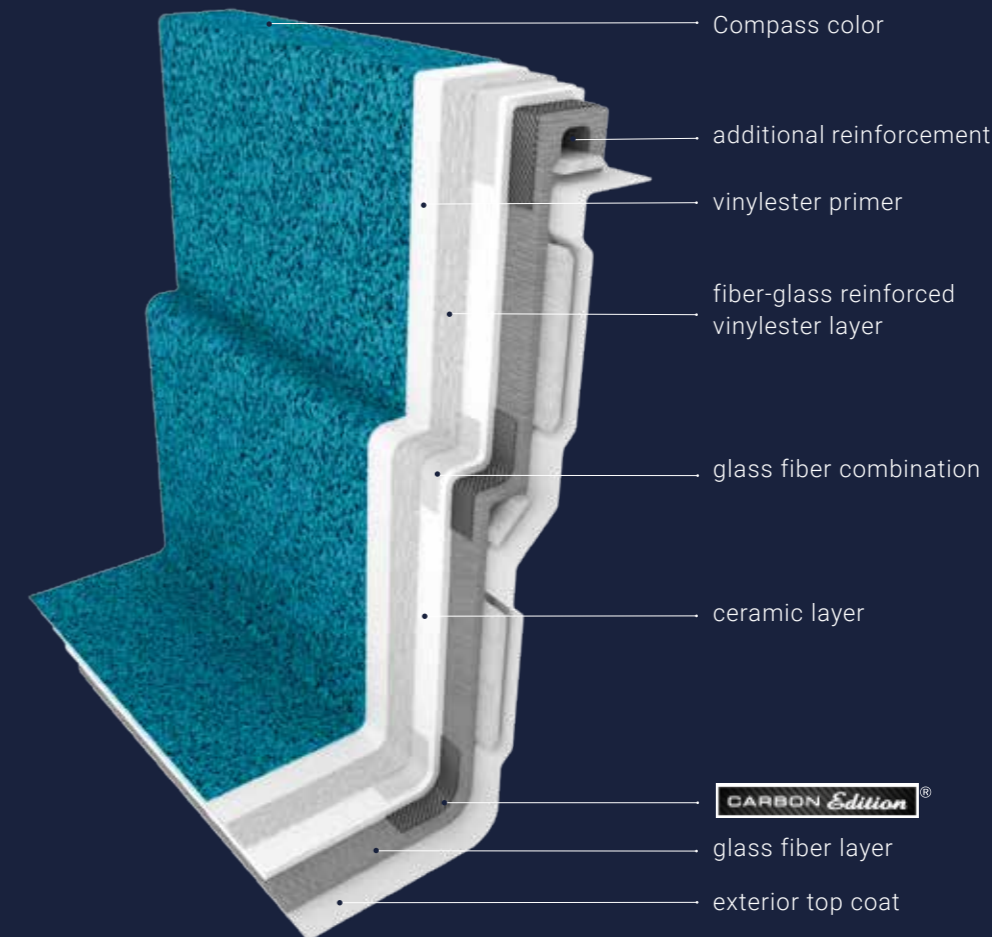

A super-tough pool you know you can rely on

When Compass Pools introduced ceramic technology to the swimming pool industry in the mid 90's, it quickly became an accepted technology around the world. For decades now, we've been recognised as **world leaders and innovators in this market.** Our patented

technology dramatically improves the pool's structural integrity and is the reason why Compass Pools can offer all customers the confidence in a solution that will suit their specific needs.

The secret to the success and durability of a Compass Pool is in its patented ceramic composite design. The extensively exerted areas of the pool are structurally strengthened by the additional use of carbon in the patented Ceramic System.

Carbon has the highest compressive strength of all reinforcement materials. The same material with high strength, also found in automobiles, ships and airplanes, has been used in Compass ceramic pools since 2013.