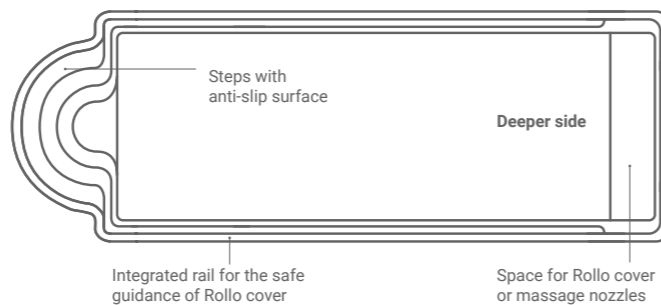

XL-JAVA 114 SB**