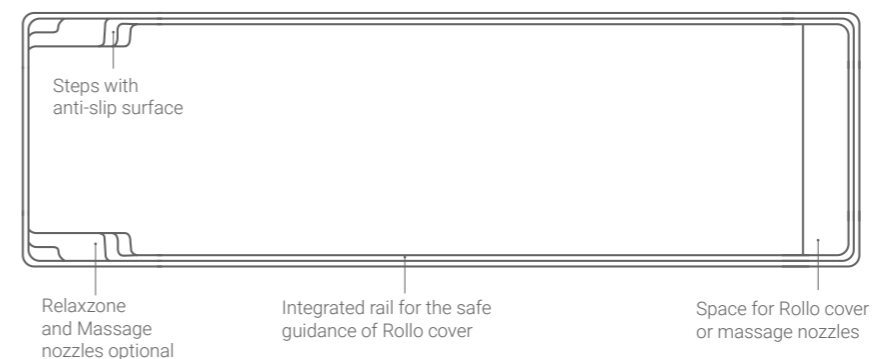

XXL-TRAINER 133 FB*

Length	13,28 m
Width	4,49 m
Depth	1,50 m
Volume	75 m³
Weight	2400 kg
Rollo Cover	✓

FB* - Flat Bottom